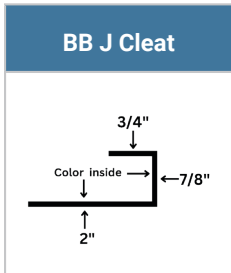

Board & Batten | Trim Options

BOARD & BATTEN

* Use in conjunction with J Cleats & Z