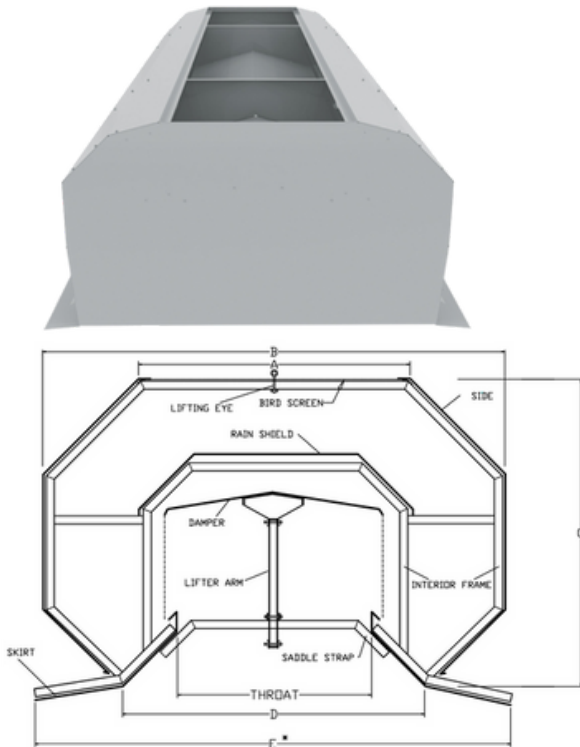

Accessories

Vented Ridge

9-12" Throat Ventilator

9-12" Throat Commercial Ventilator

- 10' Long Ventilator
- 1/2" Galvanized Mesh
- All Exposed Edges Hemmed
- Rain Diverter (metal)
- Continuous Draining Space
- 2" Nailing Flange
- Idea; for large Attic or Entire Building Ventilation such as Warehouses and Industrial Buildings

Dimensions

Throat	A	B	C	D	E
9"	13"	21-1/4"	14-1/2"	16"	28-1/4"
12"	17"	28-1/2"	18"	20-3/4"	33"