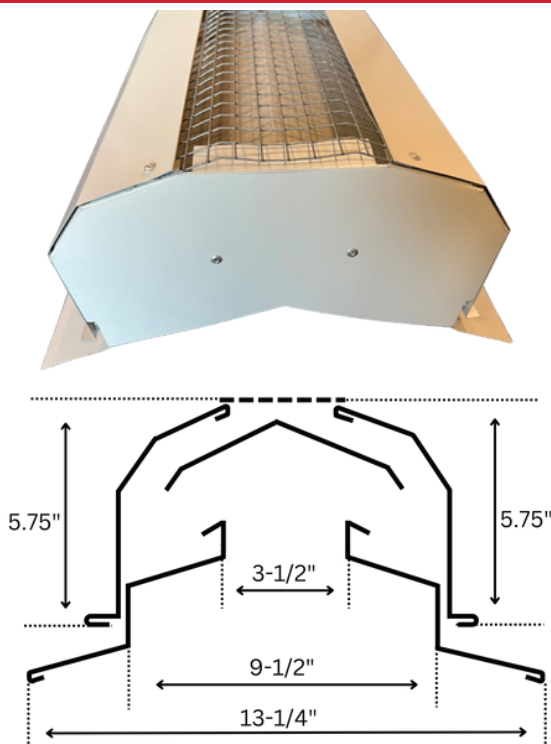

Dimensions

Throat	A	B	C	D	E
9"	13"	21-1/4"	14-1/2"	16"	28-1/4"
12"	17"	28-1/2"	18"	20-3/4"	33"

3.5" Throat Ridge Vent

RV35 Ridge-Vent

10' long low profile ventilator

- 1/2" Galvanized Mesh
- All Exposed Edges Hemmed
- Rain Diverter (Metal)
- Continuous Drainage Space
- 2" Nailing Flange Ideal for large attic or entire building ventilation such as horse, cattle or poultry buildings
- 3-1/2" unrestricted throat with 36 sq. inches of free area per lineal foot
- 13-1/4" overall coverage, with wider flanges available
- Use in conjunction with an equal area of vented soffit material or louvers for maximum air flow (36 sq in per lineal foot, 2.5 sq ft per vent)