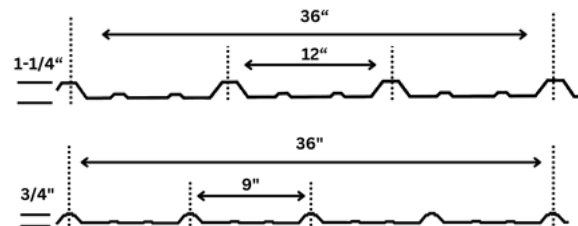

Accessories

Polycarbonate Panel

Available in:

- 12' R Panel Profile Clear
- 12' R Panel Profile White
- 12' Ag Panel Profile Clear
- 12' Ag Panel Profile White

EXCELLENT LIGHT TRANSMISSION

- PROVIDES FREE NATURAL LIGHT ENERGY
- MORE PRODUCTIVE LIVESTOCK
- REDUCES RUNNING COSTS OF BUILDING
- DAMAGE & IMPACT RESISTANT
- 200 TIMES STRONGER THAN GLASS
- HIGH OPTICAL CLARITY
- PERFORMS WELL IN EXTREME TEMPS
- CHEMICAL RESISTANT
- LIGHTWEIGHT, EASILY HANDLED & INSTALLED
- EXCELLENT FIRE PERFORMANCE
- LONG LASTING UV PROTECTION
- 10-YEAR LIGHT TRANSMISSION
- 3-YEAR WEATHER BREAKAGE WARRANTY